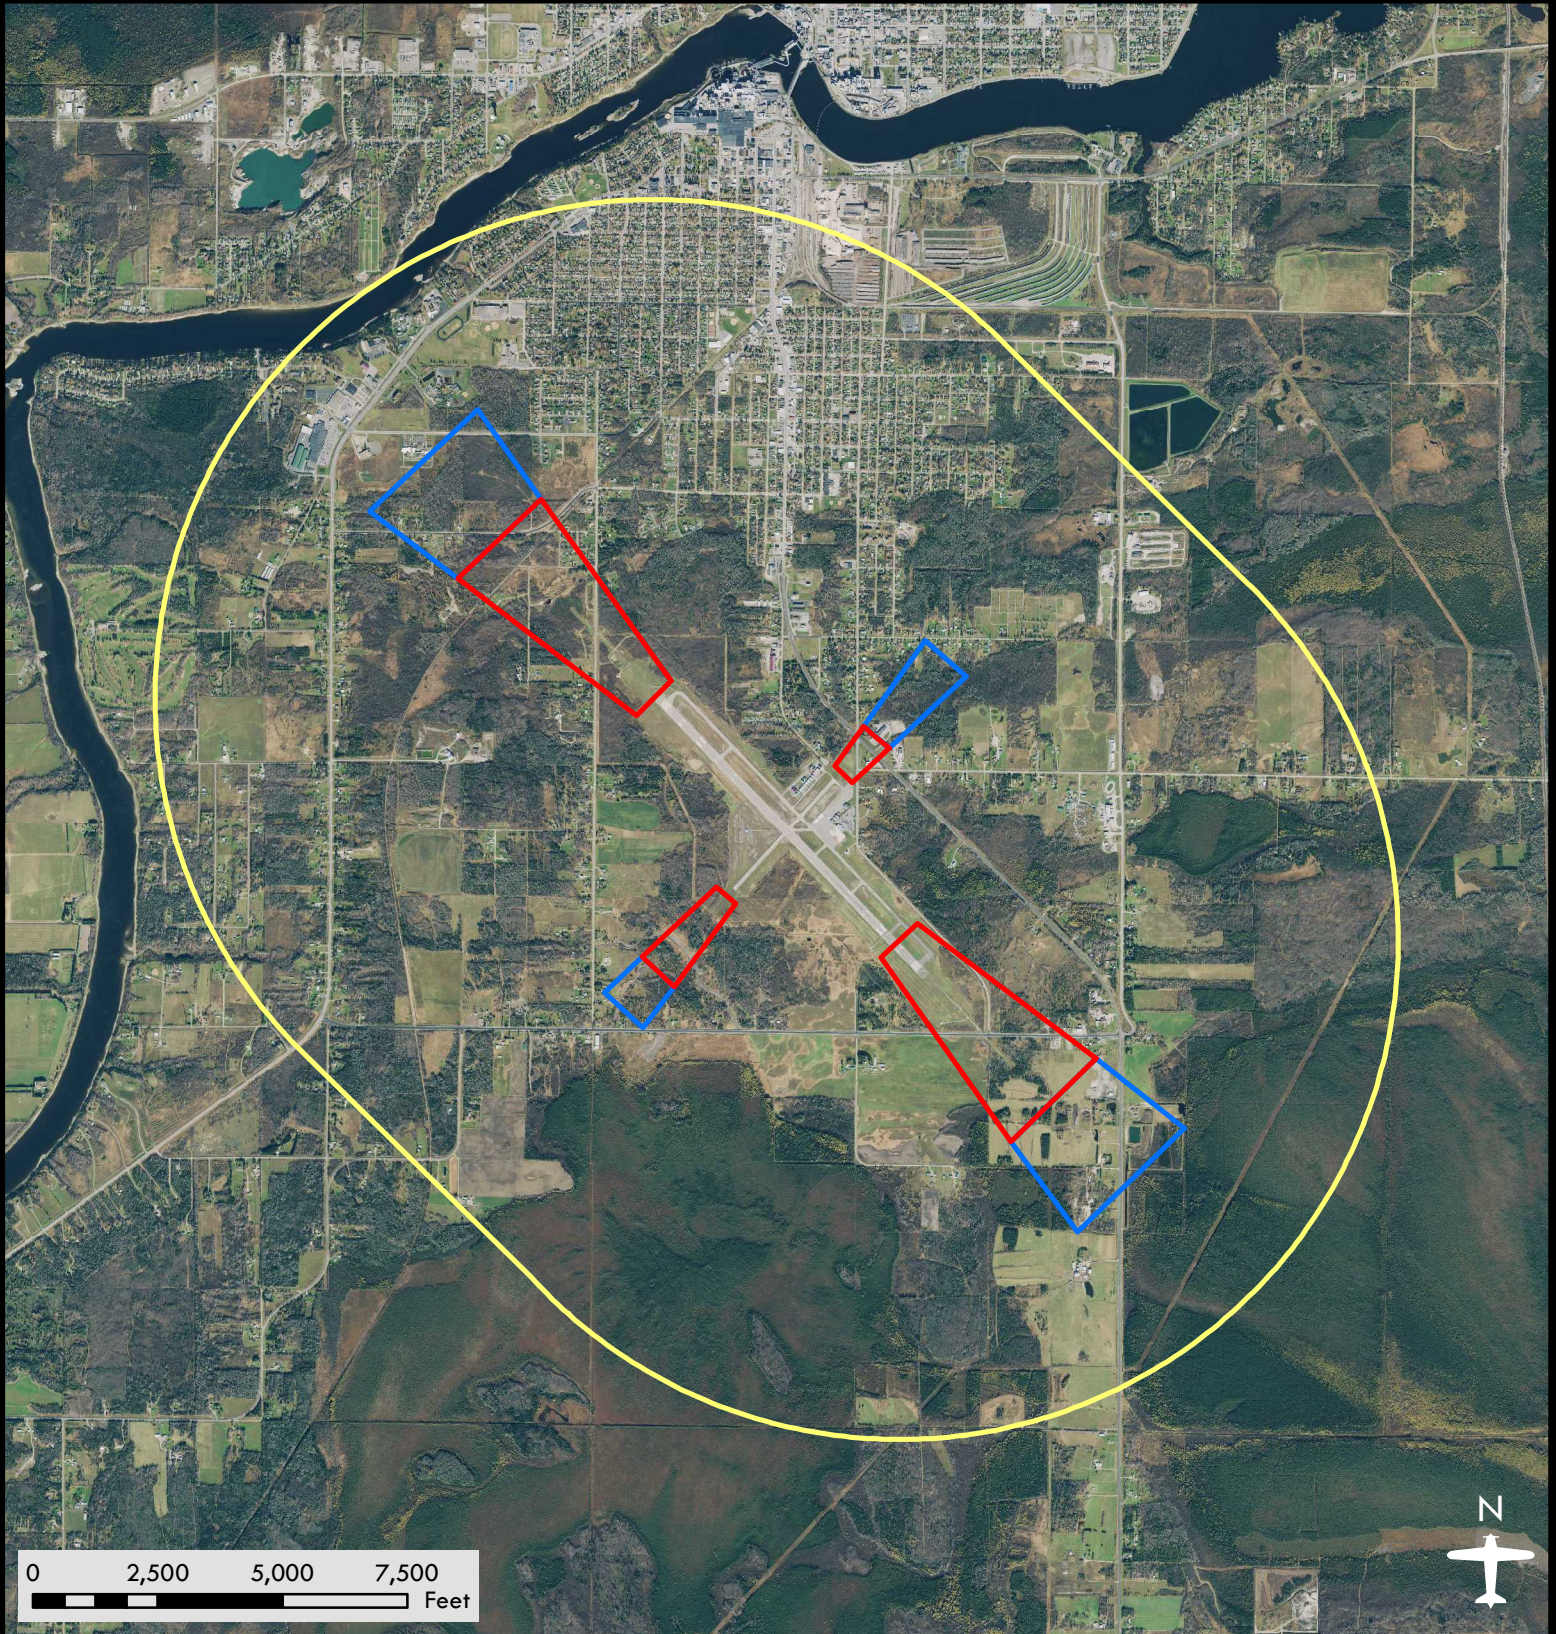

# Falls International Airport

Airport Safety Zones

Date: 08/08/2018

## Legend

-  Zone A
-  Zone B
-  Zone C

**DISCLAIMER:** This is not an official zoning map. To view the official map and ordinance for this airport, please visit the Airport Zoning Information Warehouse at <https://www.dot.state.mn.us/aero/planning/zoning-warehouse.html>. The State of Minnesota makes no representations or warranties expressed or implied, with respect to the reuse of the data provided herewith regardless of its format or the means of its transmission. There is no guarantee or representation to the user as to the accuracy, currency, suitability, or reliability of this data for any purpose. The user accepts the data "as is." The State of Minnesota assumes no responsibility for loss or damage incurred as a result of any user's reliance on this data. All maps and other material provided herein are protected by copyright. Permission is granted to copy and use the materials herein.